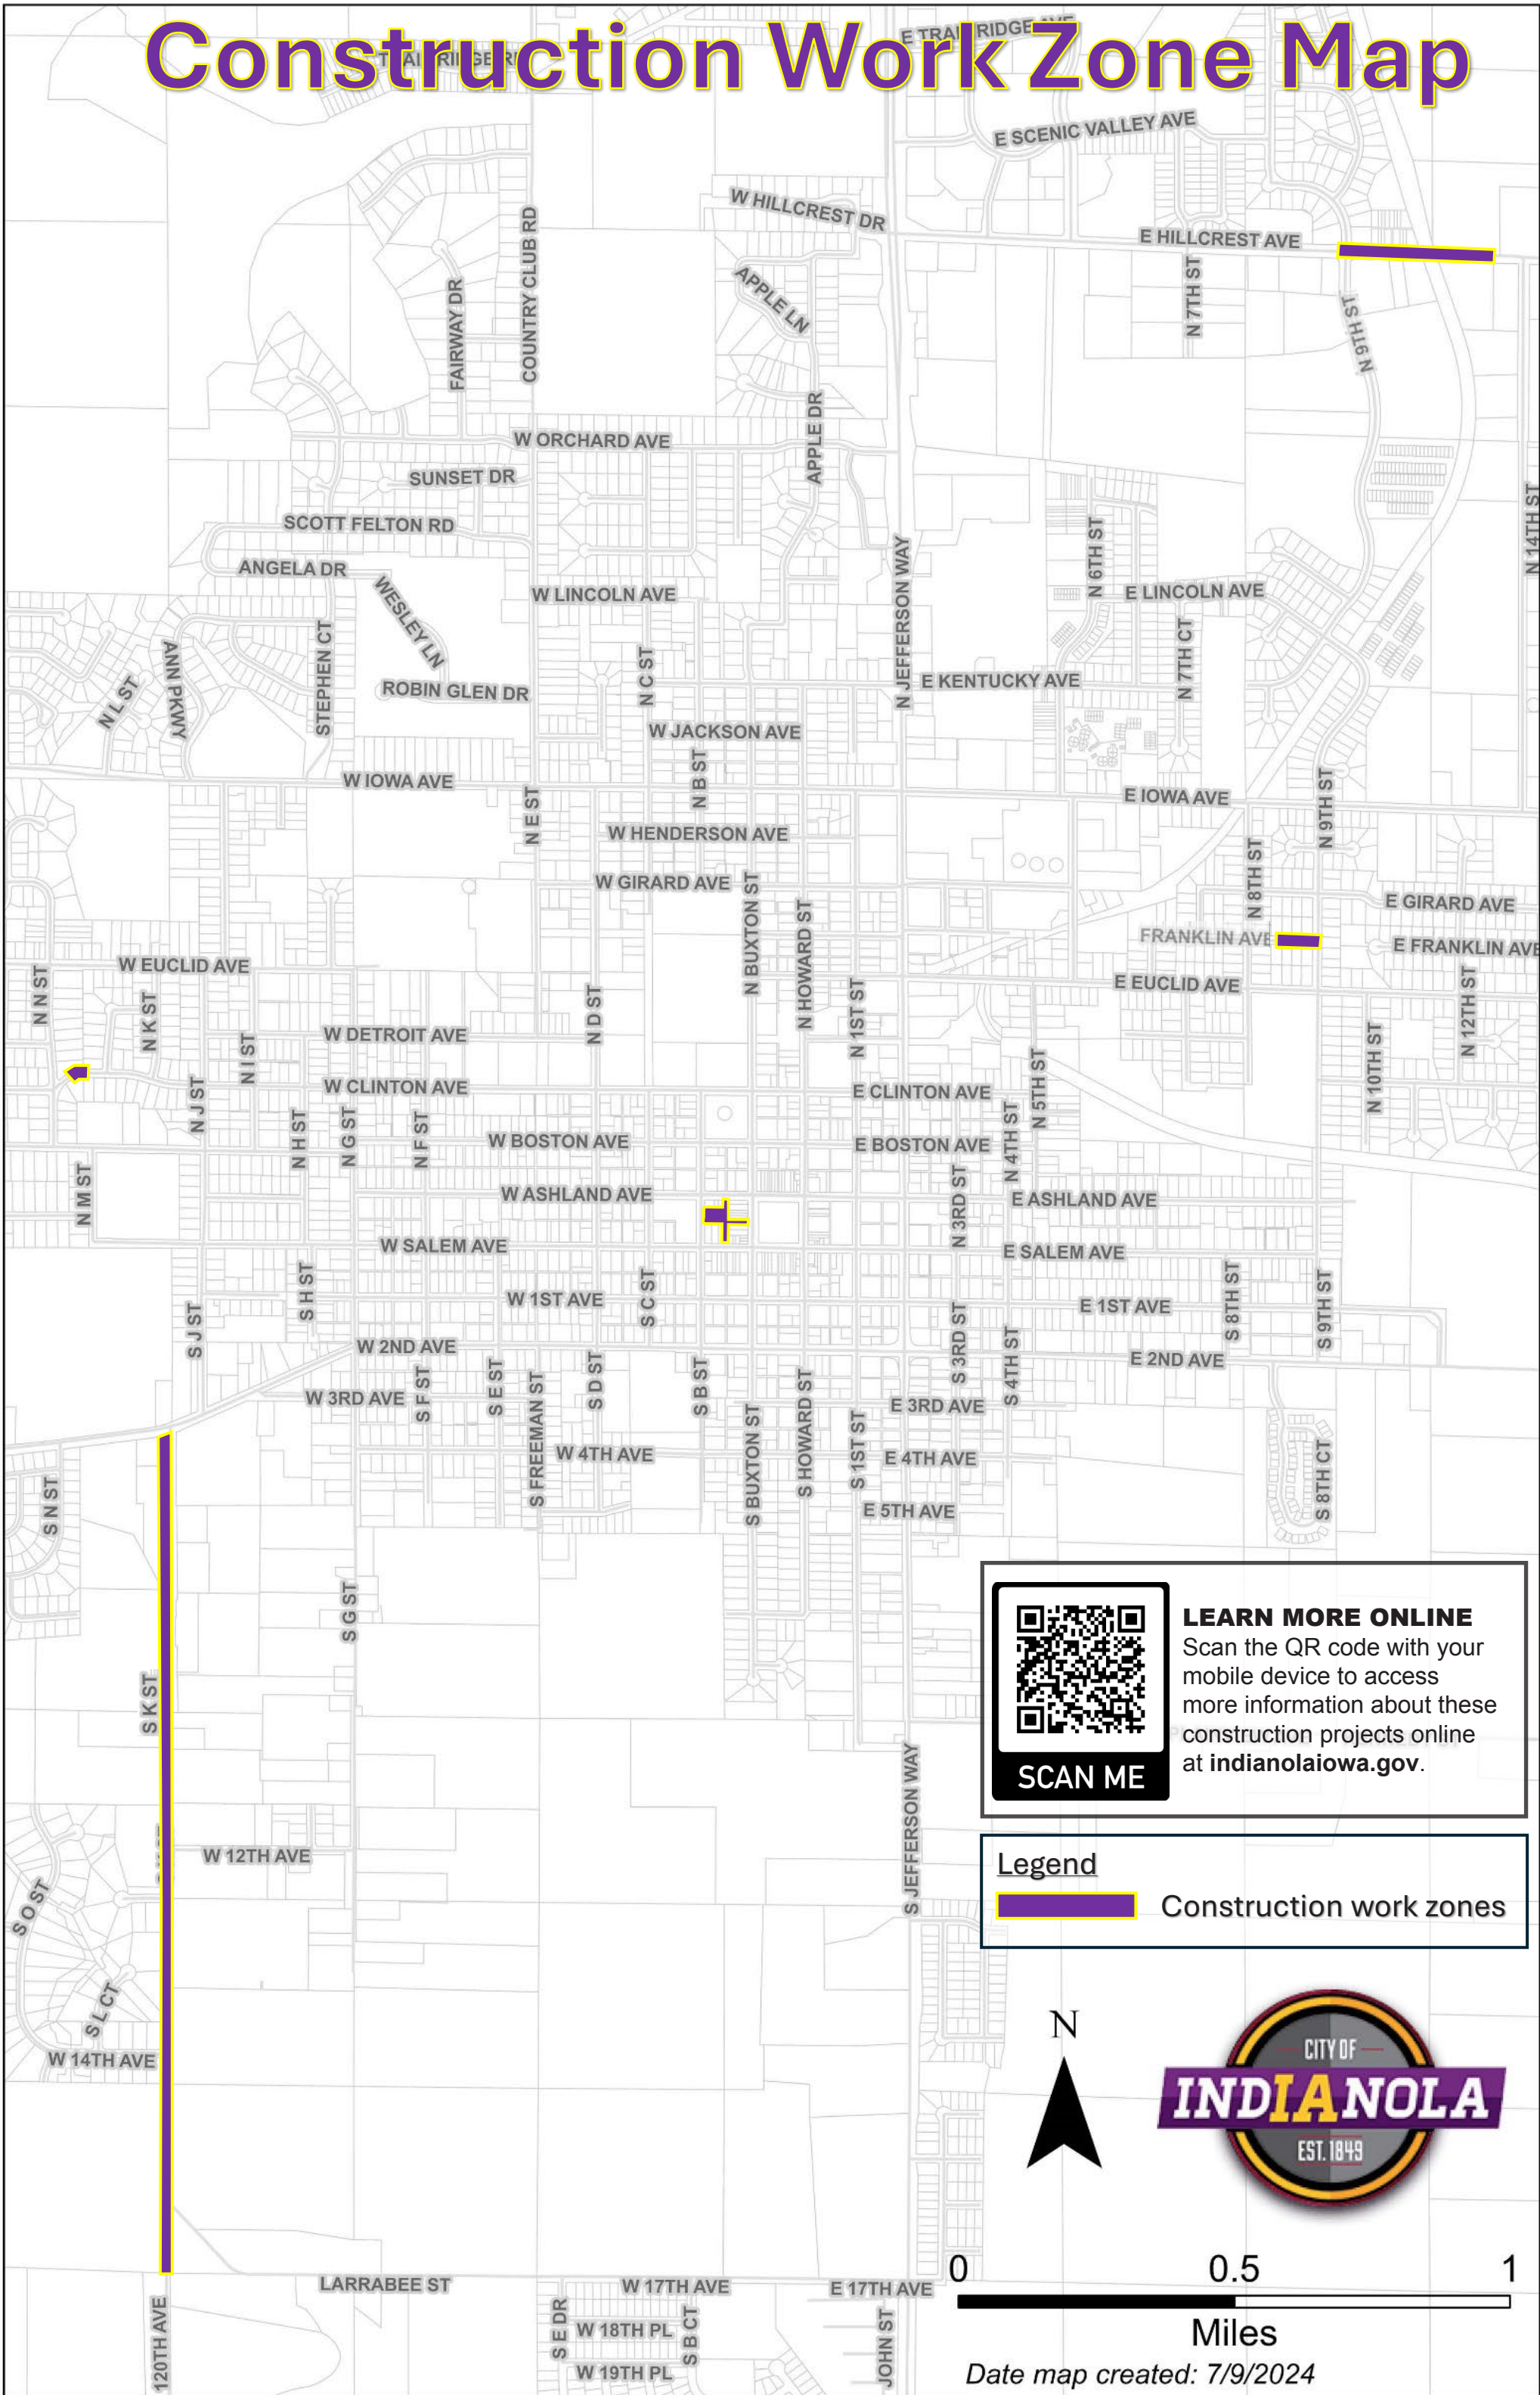

# Construction Work Zone Map

**LEARN MORE ONLINE**  
Scan the QR code with your mobile device to access more information about these construction projects online at [indianolaiowa.gov](http://indianolaiowa.gov).

**SCAN ME**

**Legend**

 Construction work zones

Date map created: 7/9/2024